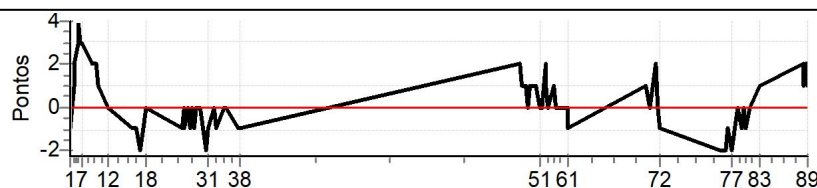

PC	Tp	Trc	DistPC	Ideal	Passagem	Pen	Erro	Pontos	NoPC	AtePC
56	Tmp	36	12.951	03:52:46	03:52:46	0	0s	0	1º	1º
57	Tmp	38	15.076	03:54:39	03:54:40	0	1s	+1	2º	1º
58	Tmp	38	15.743	03:55:15	03:55:15	0	0s	0	1º	1º
59	Tmp	41	19.626	03:58:56	03:58:56	0	0s	0	3º	1º
60	Tmp	41	19.871	03:59:11	03:59:11	0	0s	0	2º	1º
61	Tmp	41	20.157	03:59:28	03:59:27	0	1s	-1	3º	1º
68	Tmp	49	3.298	04:25:50	04:25:51	0	1s	+1	2º	1º
69	Tmp	49	4.509	04:26:52	04:26:52	0	0s	0	3º	1º
70	Tmp	51	6.484	04:28:43	04:28:45	0	2s	[+2]	3º	1º
71	Tmp	51	7.490	04:29:30	04:29:30	0	0s	0	2º	1º
72	Tmp	51	8.595	04:30:22	04:30:21	0	1s	-1	2º	1º
73	Tmp	55	4.455	04:50:23	04:50:21	0	2s	-2	3º	1º
74	Tmp	55	5.465	04:51:09	04:51:07	0	2s	-2	4º	1º
75	Tmp	55	7.373	04:52:36	04:52:34	0	2s	-2	3º	1º
76	Tmp	55	8.302	04:53:18	04:53:17	0	1s	-1	3º	1º
77	Tmp	55	9.526	04:54:14	04:54:12	0	2s	-2	4º	1º
78	Tmp	55	12.497	04:56:29	04:56:29	0	0s	0	3º	1º
79	Tmp	55	14.067	04:57:41	04:57:40	0	1s	-1	3º	1º
80	Tmp	55	14.733	04:58:11	04:58:11	0	0s	0	1º	1º
81	Tmp	55	15.695	04:58:55	04:58:54	0	1s	-1	3º	1º
82	Tmp	55	17.582	05:00:21	05:00:21	0	0s	0	2º	1º
83	Tmp	57	21.232	05:03:34	05:03:35	0	1s	+1	2º	1º
84	Tmp	64	3.933	05:18:14	05:18:16	0	2s	[+2]	4º	1º
85	Tmp	64	4.386	05:18:35	05:18:36	0	1s	+1	4º	1º
86	Tmp	64	4.777	05:18:52	05:18:54	0	2s	[+2]	4º	1º
87	Tmp	64	5.041	05:19:04	05:19:06	0	2s	[+2]	4º	1º
88	Tmp	64	5.607	05:19:30	05:19:32	0	2s	[+2]	3º	1º
89	Tmp	64	5.948	05:19:46	05:19:47	0	1s	+1	2º	1º
Num	2	Pen	0	PCZ	25	Total PP	48	Col. Final	1º