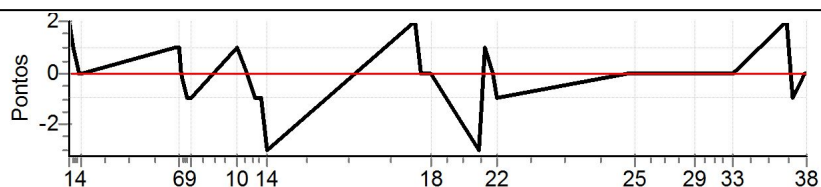

Num	15	Pen	0	PCZ	10	Total PP	18	Col. Final	2°