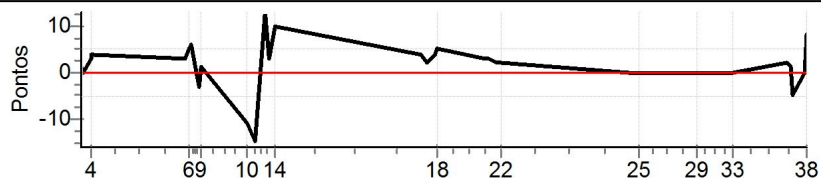

Num	10	Pen	0	PCZ	2	Total PP	88	Col. Final	7°