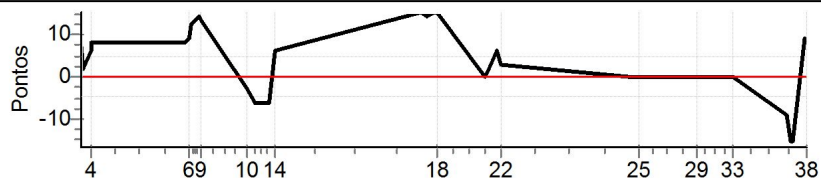

Num	22	Pen	0	PCZ	1	Total PP	187	Col. Final	9°