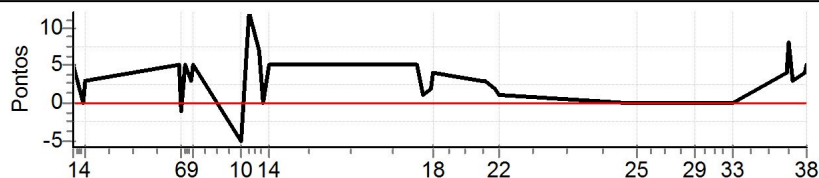

Num	13	Pen	0	PCZ	2	Total PP	78	Col. Final	6°