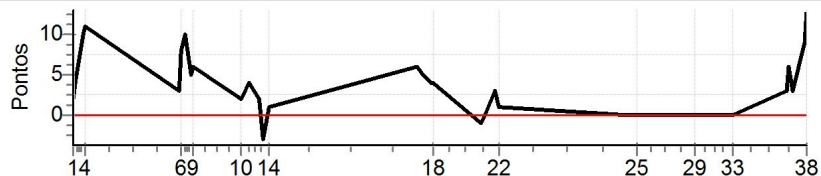

Num	8	Pen	0	PCZ	1	Total PP	95	Col. Final	9°