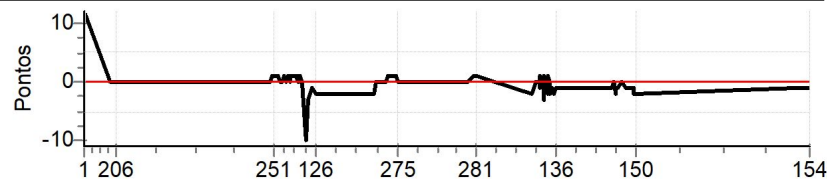

Num	19	Pen	8	PCZ	37	Total PP	62