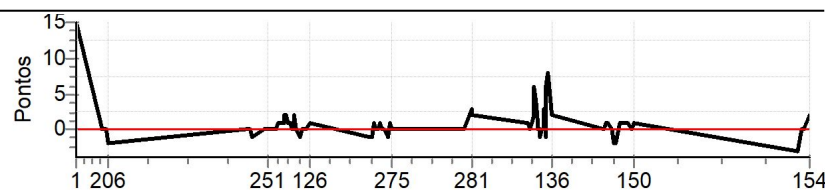

Num	24	Pen	0	PCZ	36	Total PP	38