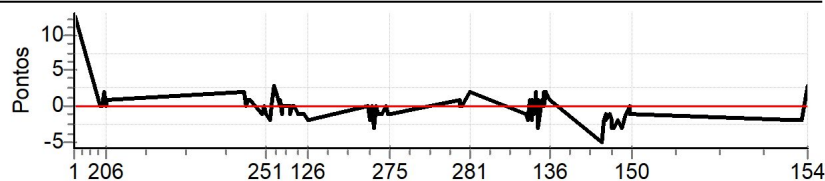

Num	12	Pen	0	PCZ	24	Total PP	70