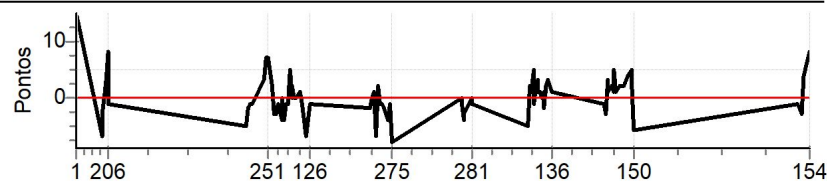

Num	18	Pen	0	PCZ	7	Total PP	141