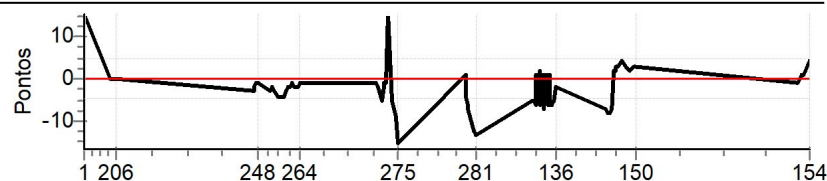

PC	Tp	Trc	DistPC	Ideal	Passagem	Pen	Erro	Pontos
131	Tmp	55	16.059	14:17:49	14:17:42	0	7s	-7
299	Tmp	162	8.989	14:18:01	14:18:01	0	0s	0
300	Tmp	162	10.702	14:19:19	14:19:20	0	1s	+1
132	Tmp	57	18.251	14:19:47	14:19:41	0	6s	-6
301	Tmp	162	12.070	14:20:22	14:20:23	0	1s	+1
302	Tmp	162	12.963	14:21:02	14:21:03	0	1s	+1
133	Tmp	57	19.982	14:21:31	14:21:25	0	6s	-6
134	Tmp	57	21.211	14:22:44	14:22:38	0	6s	-6
135	Tmp	57	22.551	14:24:05	14:24:00	0	5s	-5
136	Tmp	57	23.460	14:24:59	14:24:57	0	2s	-2
137	Tmp	63	15.650	14:56:41	14:56:34	0	7s	-7
138	Tmp	63	16.493	14:57:32	14:57:24	0	8s	-8
139	Tmp	64	17.986	14:58:54	14:58:46	0	8s	-8
140	Tmp	64	19.092	14:59:50	14:59:43	0	7s	-7
141	Tmp	64	20.908	15:01:22	15:01:24	0	2s	[+2]
142	Tmp	65	22.569	15:02:44	15:02:46	0	2s	[+2]
143	Tmp	65	23.542	15:03:30	15:03:33	0	3s	[+3]
144	Tmp	65	25.008	15:04:41	15:04:44	0	3s	[+3]
145	Tmp	66	27.326	15:06:30	15:06:34	0	4s	[+4]
146	Tmp	66	30.781	15:09:10	15:09:13	0	3s	[+3]
147	Tmp	67	33.174	15:11:14	15:11:16	0	2s	[+2]
148	Tmp	67	35.476	15:13:32	15:13:35	0	3s	[+3]
149	Tmp	67	36.434	15:14:30	15:14:33	0	3s	[+3]
150	Tmp	67	37.533	15:15:36	15:15:39	0	3s	[+3]
151	Tmp	77	4.053	16:57:02	16:57:01	0	1s	-1
152	Tmp	78	6.335	16:58:58	16:58:59	0	1s	[+1]
153	Tmp	79	7.908	17:00:23	17:00:24	0	1s	[+1]
154	Tmp	82	11.865	17:04:11	17:04:15	0	4s	[+4]

Num	27	Pen	0	PCZ	8	Total PP	225