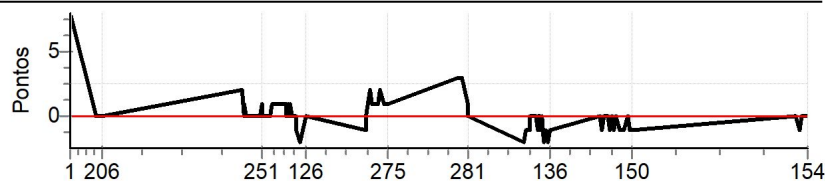

Num	22	Pen	0	PCZ	39	Total PP	33