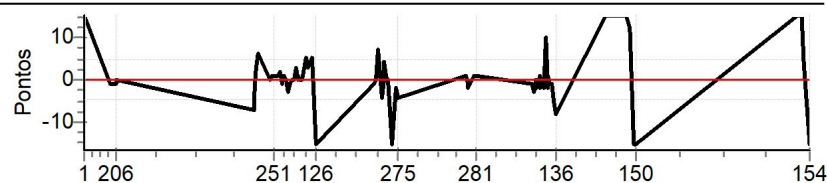

Num	11	Pen	0	PCZ	11	Total PP	190