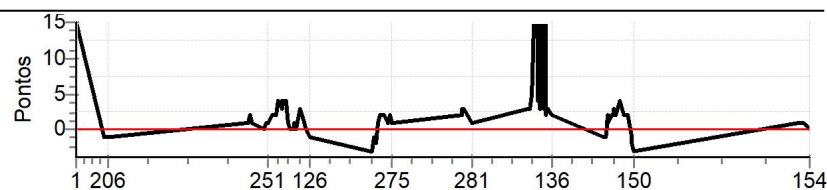

Num	2	Pen	0	PCZ	7	Total PP	113