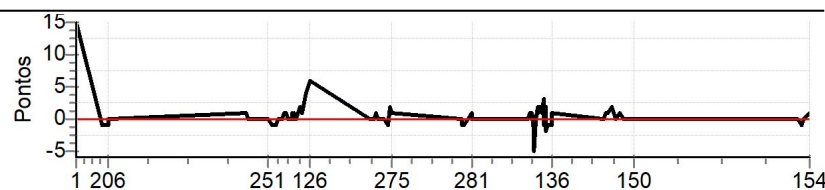

Num	13	Pen	0	PCZ	32	Total PP	46