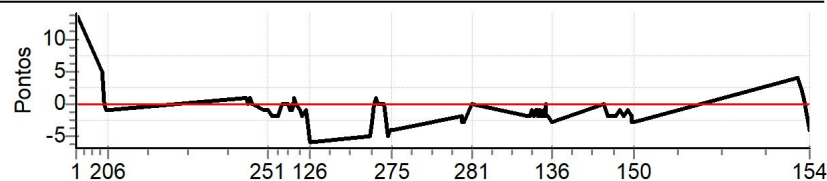

Num	16	Pen	0	PCZ	18	Total PP	122