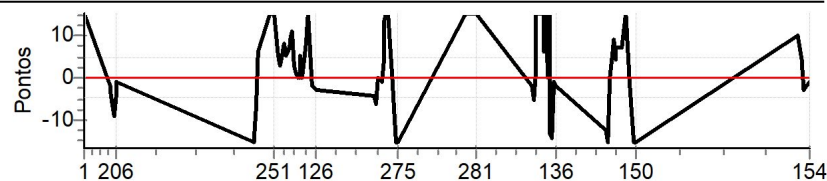

Num	3	Pen	0	PCZ	3	Total PP	489