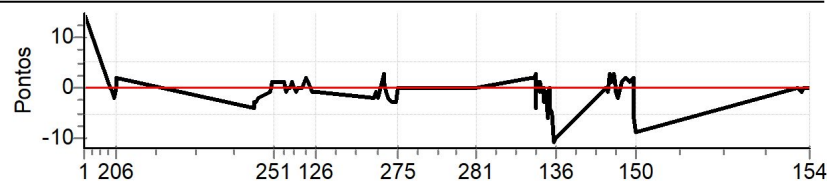

Num	5	Pen	0	PCZ	25	Total PP	110