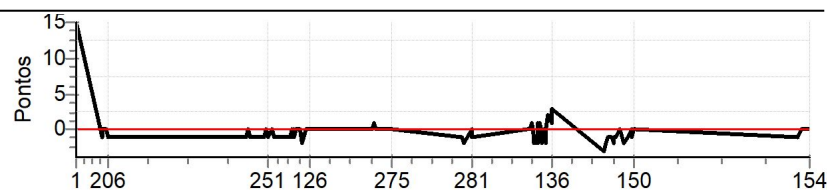

Num	1	Pen	0	PCZ	30	Total PP	63