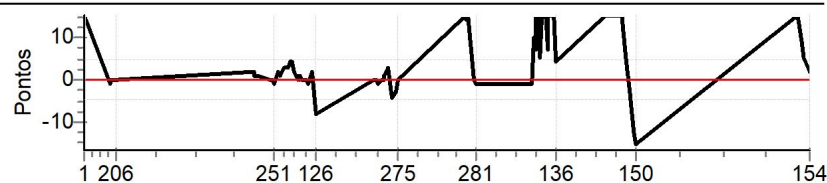

Num	7	Pen	0	PCZ	14	Total PP	324