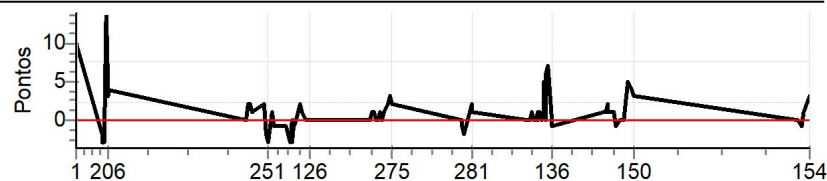

Num	10	Pen	0	PCZ	21	Total PP	64