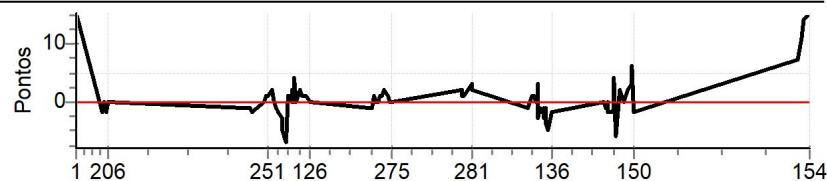

Num	6	Pen	0	PCZ	16	Total PP	102