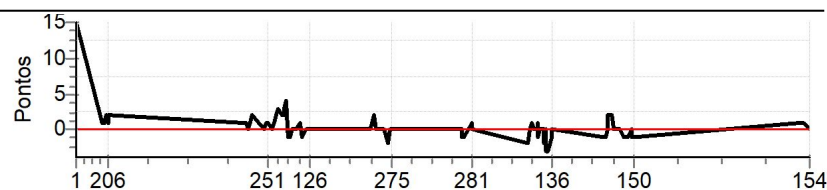

Num	9	Pen	0	PCZ	37	Total PP	38